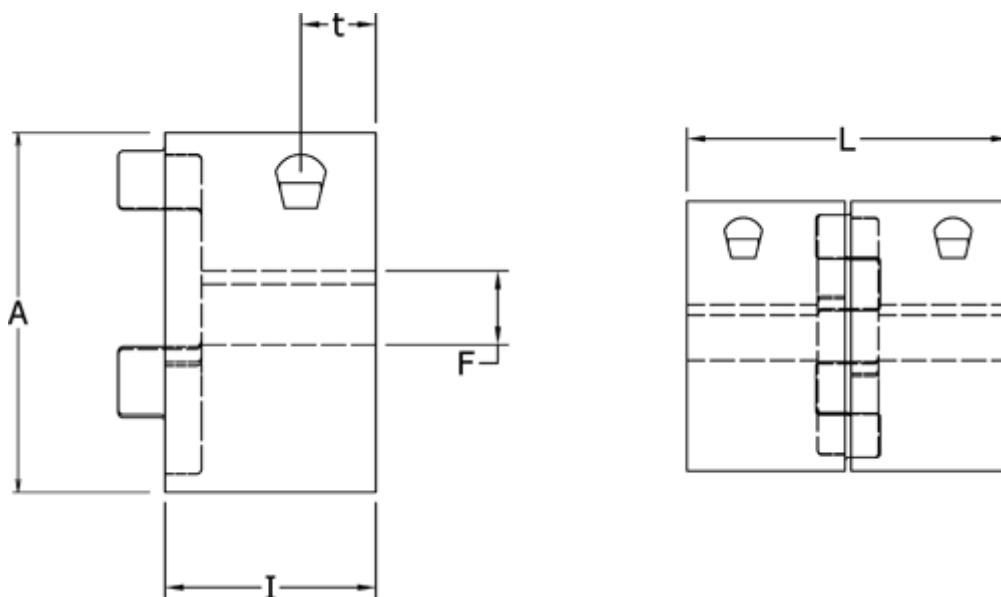

Article number: 3335028M022

Description: Clamping Hub Klonex ES 28/38
ALU Aluminium, Bore 22H7 mm

Measures

A = 65
F = 22
I = 35
L = 90
t = 13.5